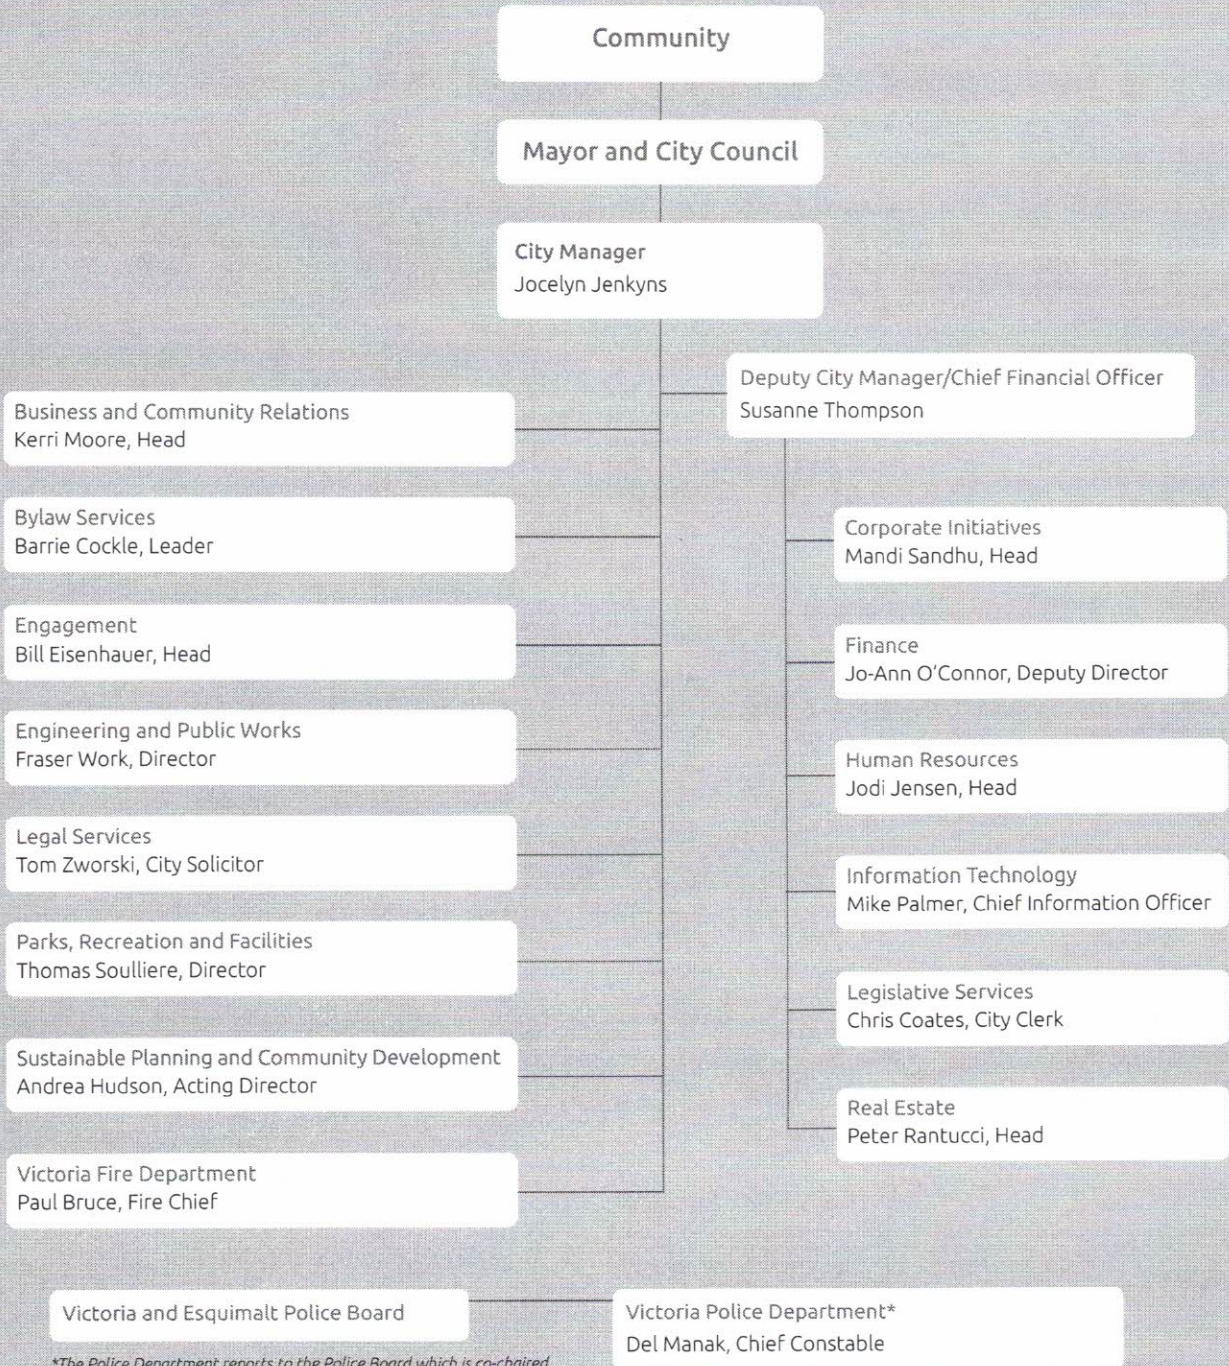

2018 Organizational Chart

City of Victoria | as of December 31, 2018

**The Police Department reports to the Police Board which is co-chaired by the Mayor of Victoria and the Mayor of the Township of Esquimalt.*